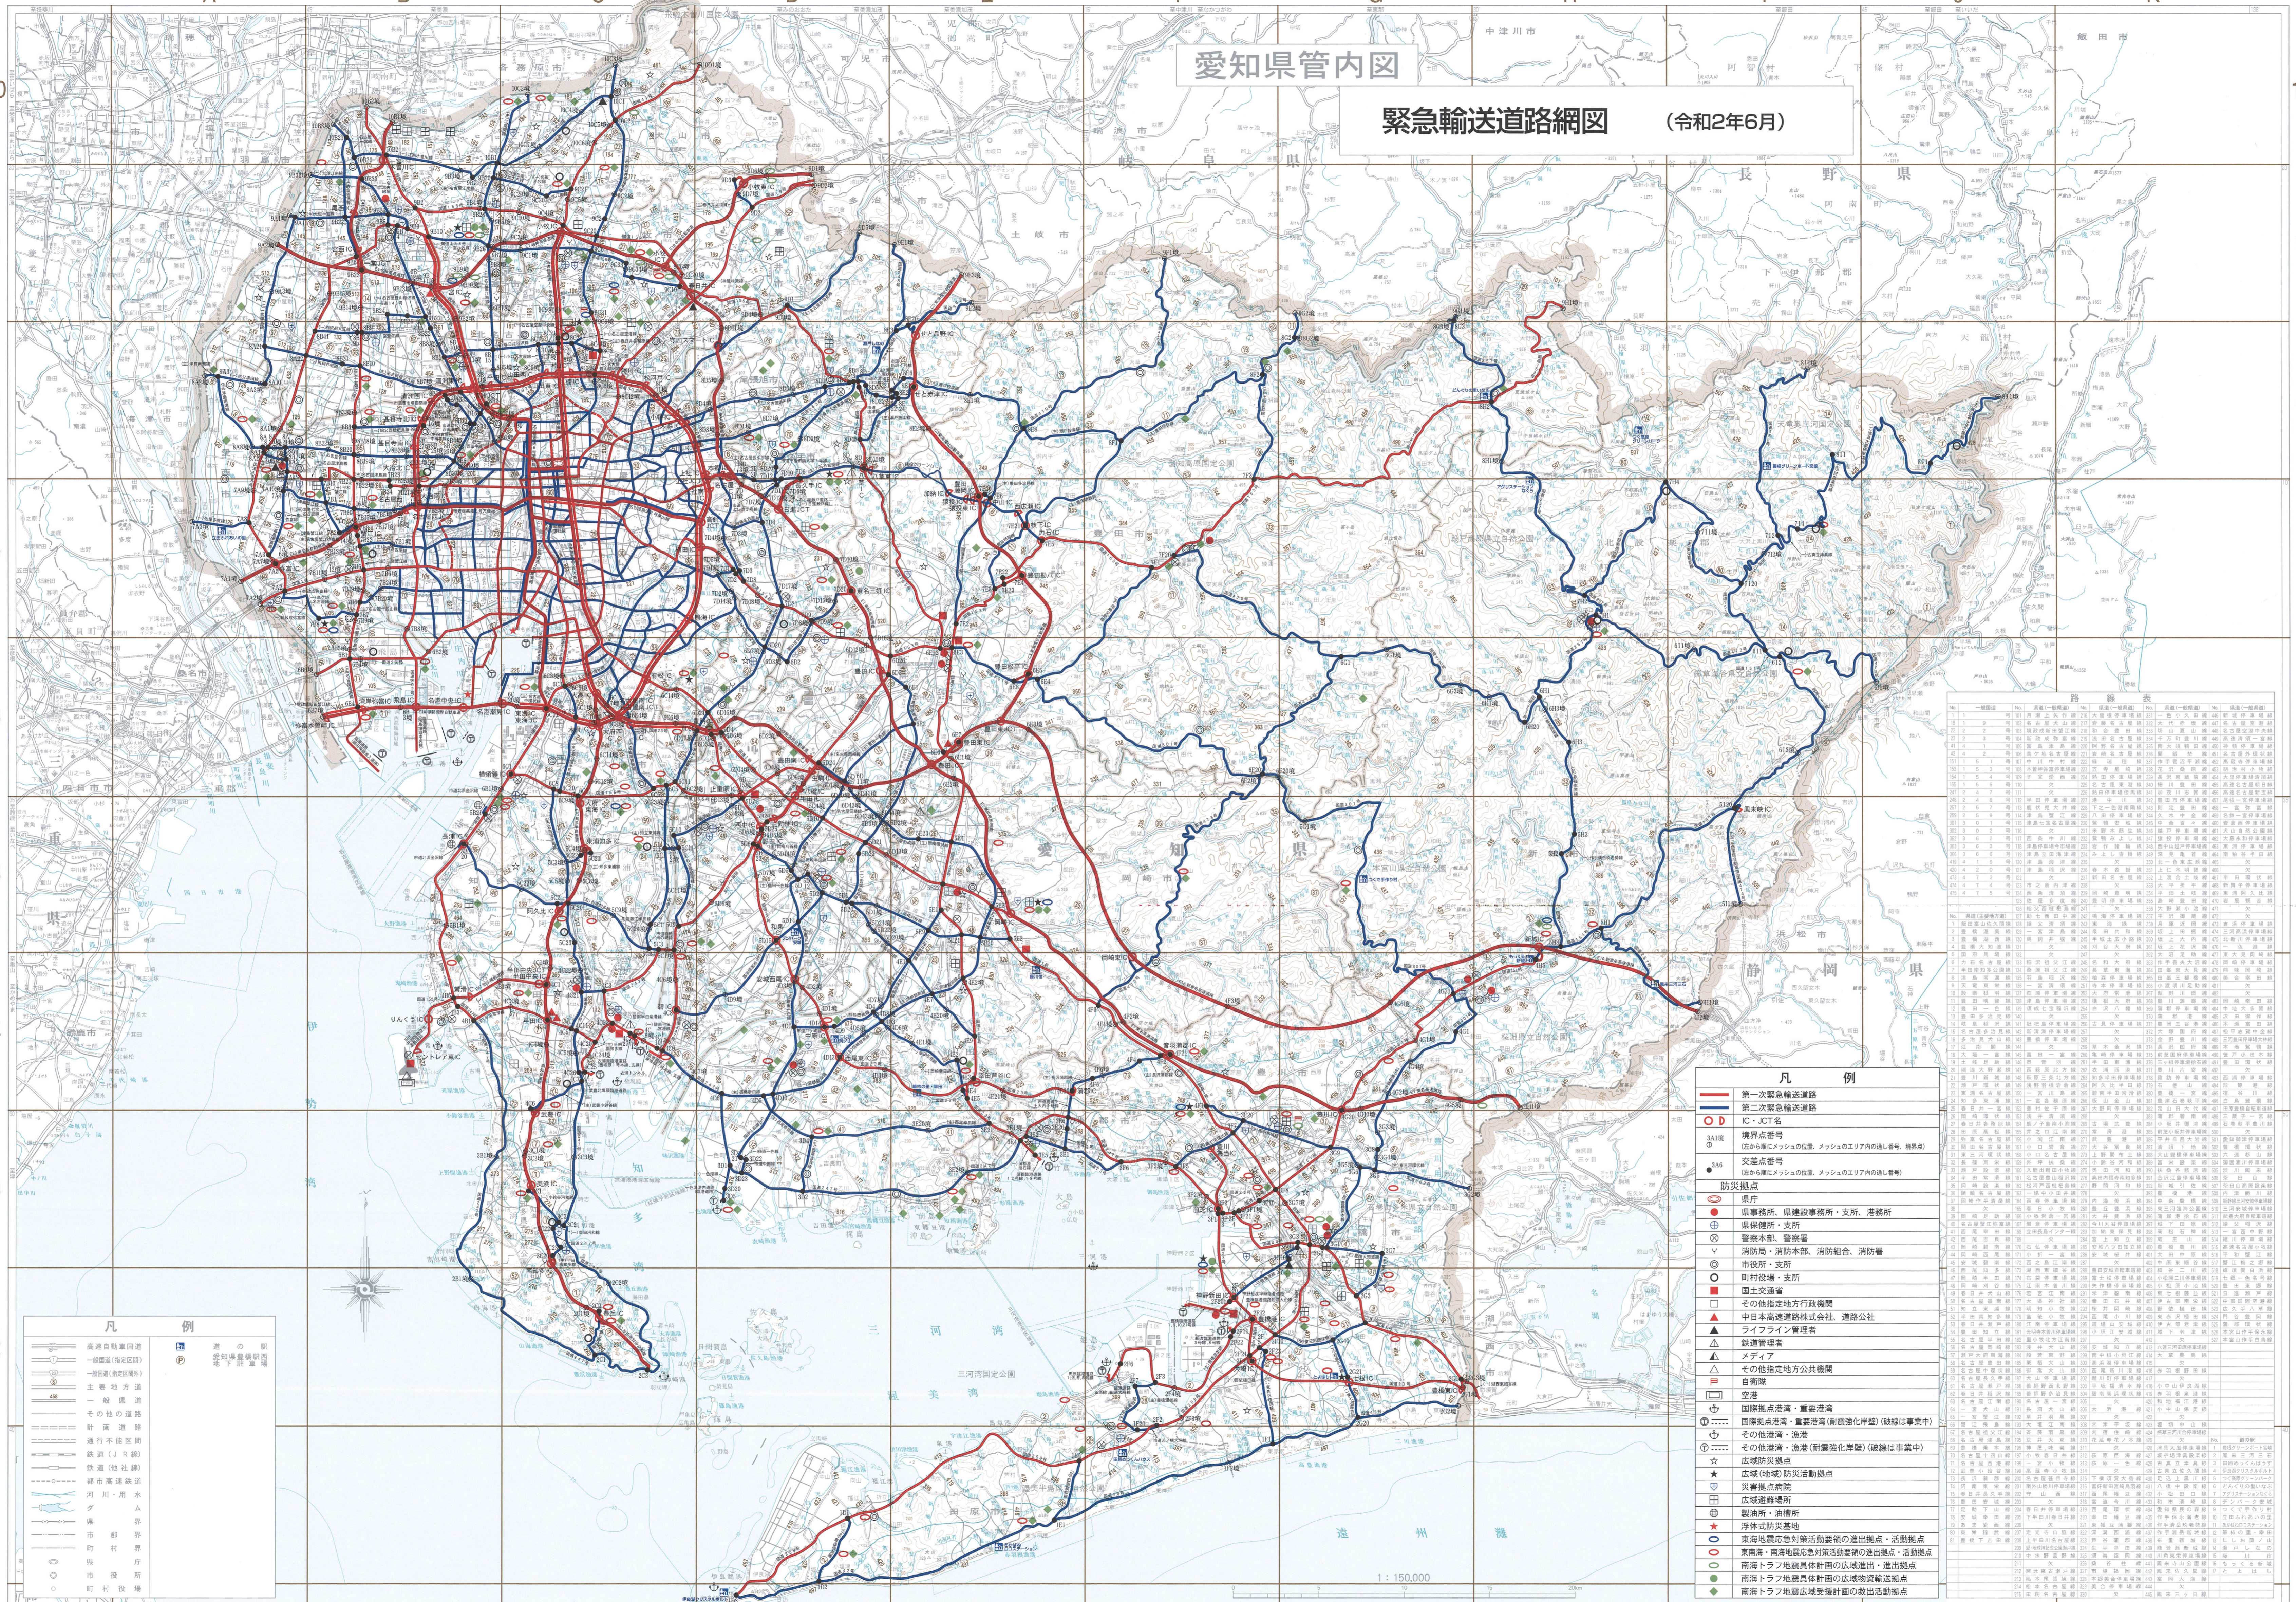

愛知県管内図

緊急輸送道路網図 (令和2年6月)

路線表 (Route Table) listing road segments with columns for route numbers, names, and other details.

- 凡例 (Legend) listing symbols for road types, disaster points, and administrative boundaries.

- 凡例 (Legend) listing symbols for general roads, railways, and other infrastructure.